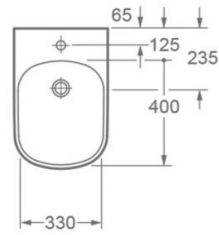

Lagos

Ref. 4547

520x330x295 mm

Features

Wall - hung bidet
Antibacterial