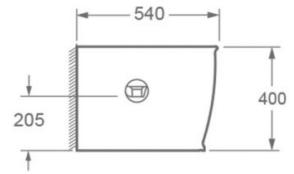

Lagos

Ref. 4547

520x330x295 mm

Features

Wall - hung bidet
Antibacterial